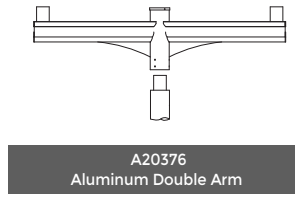

UFOR-20002

Forrey 10 Post Top No Lens

PROJECT	____	DATE	____

QUANTITY	____	TYPE	____	NOTE	____

ORDERING EXAMPLE || UFOR - 20002 - 48w - T2- W30 - 02 - 120/277v - Options

UFOR-20002	____	____	____	____	____
LAMP	BEAM	LED COLOR	FINISH COLOR	VOLTAGE	
48w LED 3749 Lumens	T2 - Type II Distribution T3 - Type III Distribution T4 - Type IV Distribution T5 - Type V Distribution	W27 - 2700K W30 - 3000K W35 - 3500K W40 - 4000K	01 - BLACK RAL 9011 02 - DARK GREY RAL 7043 03 - WHITE RAL 9003 04 - METALLIC SILVER RAL 9006 05 - MATTE SILVER RAL 9006 06 - LIGMAN BRONZE 07 - CUSTOM RAL	120/277v Other - Specify	

____	____	____	____

ADDITIONAL OPTIONS

- DIM - 0-10v Dimming
- NAT - Natatorium Rated
- C - Clear Lens
- HSS - House Side Shield
- PHSS - Perforated House Side Shield