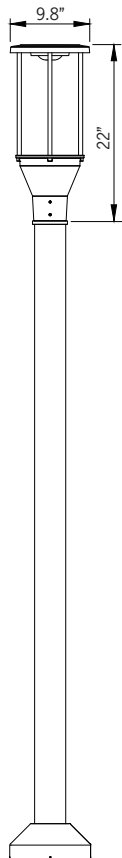

UFOR-20021

Forrey 13 Post Top No Lens

48w COB
4780 Lumens

IP65
Suitable for wet locations

IK08
Impact Resistant [Vandal Resistant]

EPA - 2.16

Weight - 41.4 lbs

POLE NOT INCLUDED

Construction

Aluminum

Less than 0.1% copper content - Marine Grade 6060 extruded & LM6 Aluminum High Pressure die casting provides excellent mechanical strength, clean detailed product lines and excellent heat dissipation.

Pre paint

8 step degrease and phosphate process that includes deoxidizing and etching as well as a zinc and nickel phosphate process before product painting.

Memory Retentive - Silicon Gasket

Provided with special injection molded "fit for purpose" long life high temperature memory retentive silicon gaskets. Maintains the gaskets exact profile and seal over years of use and compression.

Thermal management

LM6 Aluminum is used for its excellent mechanical strength and thermal dissipation properties in low and high ambient temperatures. The superior thermal heat sink design by Ligman used in conjunction with the driver, controls thermals below critical temperature range to ensure maximum luminous flux output, as well as providing long LED service life and ensuring less than 10% lumen depreciation at 50,000 hours.

Surge Suppression

Standard 10kv surge suppressor provided with all fixtures.

BUG Rating

Contact Factory

Finishing

All Ligman products go through an extensive finishing process that includes fettling to improve paint adherence.

Paint

UV Stabilized 4.9Mil thick powder coat paint and baked at 200 Deg C. This process ensures that Ligman products can withstand harsh environments. Rated for use in natatoriums.

Inspired by Nature Finishes