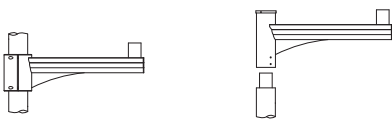

UFOR-20021

Forrey 13 Post Top No Lens

PROJECT	____	DATE	____

QUANTITY	____	TYPE	____	NOTE	____

ORDERING EXAMPLE || UFOR - 20021 - 48w - T2 - W30 - 02 - 120/277v - Options

UFOR-20021	____	____	____	____	____
	LAMP	BEAM	LED COLOR	FINISH COLOR	VOLTAGE
	48w COB 4780 Lumens	T2 - Type II Distribution T3 - Type III Distribution T4 - Type IV Distribution T5 - Type V Distribution	W27 - 2700K W30 - 3000K W35 - 3500K W40 - 4000K	01 - BLACK RAL 9011 02 - DARK GREY RAL 7043 03 - WHITE RAL 9003 04 - METALLIC SILVER RAL 9006 05 - MATTE SILVER RAL 9006 06 - LIGMAN BRONZE 07 - CUSTOM RAL	120/277v Other - Specify

____	____	____	____

ADDITIONAL OPTIONS

- DIM - 0-10v Dimming
- NAT - Natatorium Rated
- HSS - House Side Shield
- PHSS - Perforated House Side Shield
- C - Clear Lens

A20176
Aluminum Arm Pole Clamp

A20276
Aluminum Single Arm