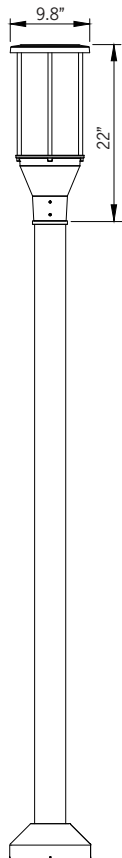

Optics & LED

Precise optic design provides exceptional light control and precise distribution of light.
LED CRI > 80

Lumen - Maintenance Life

L80 /B10 at 50,000 hours (This means that at least 90% of the LED still achieve 80% of their original flux)

High efficiency meets the classic for factor. Complete range of decorative lighting solutions, offering multiple beam distributions and superior efficacies.

A decorative range of post top luminaires, designed to complement the Forrey pendant, bollard and wall mount with options of having no lens or a high impact UV stabilized opal lens. This decorative lantern providing a symmetrical light distribution using high output COB LED.

Color temperature 2700K, 3000K, 3500K and 4000K, LED CRI >80 and life time 50,000 Hours. High pressure die-cast marine grade LM6 aluminum body that is pre-treated with a nickel and zinc phosphate and then powder coated with a 4.9mil thick paint finish ensuring high corrosion resistance. Marine grade 316 stainless steel fasteners.

Durable memory retentive silicone rubber gasket and clear high impact naturally UV stabilized acrylic lens. Anodized high purity aluminum reflector. This luminaire is provided prewired with power cord to the handhole to simplify installation.

For No Lens or Clear Lens, see UFOR-20021