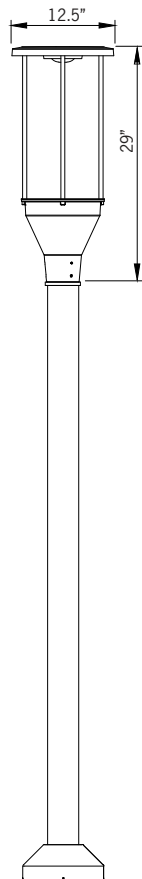

UFOR-20061

Forrey 15 Post Top No Lens

70w COB
8415 Lumens

IP65
Suitable for wet locations

IK08
Impact Resistant [Vandal Resistant]

EPA - 1.16

Weight - 50 lbs

POLE NOT INCLUDED

Construction

Aluminum

Less than 0.1% copper content - Marine Grade 6060 extruded & LM6 Aluminum High Pressure die casting provides excellent mechanical strength, clean detailed product lines and excellent heat dissipation.

Pre paint

8 step degrease and phosphate process that includes deoxidizing and etching as well as a zinc and nickel phosphate process before product painting.

Memory Retentive - Silicon Gasket

Provided with special injection molded "fit for purpose" long life high temperature memory retentive silicon gaskets. Maintains the gaskets exact profile and seal over years of use and compression.

Thermal management

LM6 Aluminum is used for its excellent mechanical strength and thermal dissipation properties in low and high ambient temperatures. The superior thermal heat sink design by Ligman used in conjunction with the driver, controls thermals below critical temperature range to ensure maximum luminous flux output, as well as providing long LED service life and ensuring less than 10% lumen depreciation at 50,000 hours.

Surge Suppression

Standard 10kv surge suppressor provided with all fixtures.

BUG Rating

Contact Factory

Finishing

All Ligman products go through an extensive finishing process that includes fettling to improve paint adherence.

Paint

UV Stabilized 4.9Mil thick powder coat paint and baked at 200 Deg C. This process ensures that Ligman products can withstand harsh environments. Rated for use in natatoriums.

Inspired by Nature Finishes