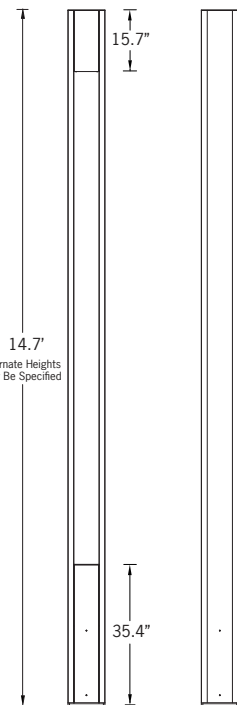

This fixture is supplied completely wired with powercord and waterproof gland from the driver enclosure to the base of the column to ensure quick trouble-free installation.

The Vancouver has a specially designed anchor bolt mounting base that is partially buried below ground level to provide a flush fixture finish with the surface, but maintains the rigidity that is required when installing light columns. This ensures that the anchor bolts are not seen and therefore eliminates the necessity for an anchor bolt cover. (review installation instructions before installing the anchor bolts.)

Custom column heights are available, please specify.

Provided with anchor bolts (the root mount kit is an option and is an adder)

Reduced custom wattages can be provided to suit customer requirements. (Specify total watt requirement per fixture)
Designed to complement the Vancouver bollard UVA-10001. This product is provided complete with anchor bolts and laser cut steel bolt template.

• NOTE: For the round version of the Vancouver, please see the Benton Light Column and Bollard

14.7
Alternate Heights
May Be Specified

Mounting Detail