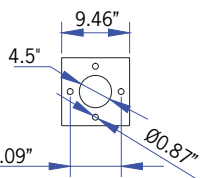

This fixture is supplied completely wired with powercord and waterproof gland from the driver enclosure to the base of the column to ensure quick trouble-free installation.

The Vancouver has a specially designed anchor bolt mounting base that is partially buried below ground level to provide a flush fixture finish with the surface, but maintains the rigidity that is required when installing light columns. This ensures that the anchor bolts are not seen and therefore eliminates the necessity for an anchor bolt cover. (review installation instructions before installing the anchor bolts.)

Custom column heights are available, please specify.

Provided with anchor bolts (the root mount kit is an option and is an adder)

Reduced custom wattages can be provided to suit customer requirements. (Specify total watt requirement per fixture)
Designed to complement the Vancouver bollard UVA-10001. This product is provided complete with anchor bolts and laser cut steel bolt template.

• NOTE: For the round version of the Vancouver, please see the Benton Light Column and Bollard

14.7
Alternate Heights
May Be Specified

Mounting Detail