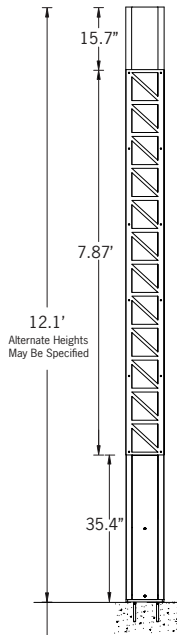

76w LED  
4140 Lumens

360° Optic

IP65  
Suitable for wet locations

IK08  
Impact Resistant [Vandal Resistant]

Weight 131.3 lbs