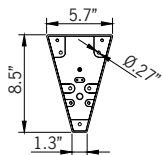

Mounting Detail

High efficiency meets the classic for factor. Complete range of decorative lighting solutions, offering multiple beam distributions and superior efficacies.

A decorative range of wall mount luminaires designed to complement the Forrey pendant, bollard and post top with options of having no lens or a high impact UV stabilized opal lens. This decorative lantern provides a symmetrical light distribution using high output COB LED. Designed for lighting entrances, retail outlets, malls and showrooms.

Color temperature 2700K, 3000K, 3500K and 4000K, LED CRI >80 and life time 50,000 Hours. High pressure die-cast marine grade LM6 aluminum body that is pre-treated with a nickel and zinc phosphate and then powder coated with a 4.9mil thick paint finish ensuring high corrosion resistance. Marine grade 316 stainless steel fasteners.

To meet International Dark Sky criteria, 3000k or warmer LEDs must be selected and luminaire fix mounted (+/- 15° allowable to permit leveling).

For Opal Lens, see UFOR-30052