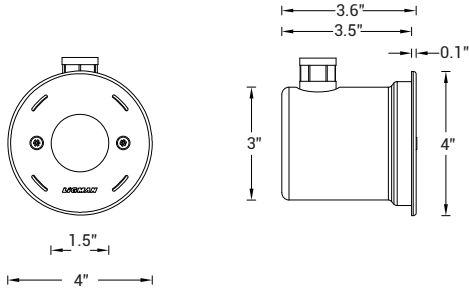

UBOH-60003

Bornholm 1 Underwater Luminaire (Constant Voltage)

4w LED - 358 Lumens

IP68 • Suitable For Wet Locations

IK07 • Impact Resistant (Vandal Resistant)

Weight 2 lbs

Mounting Detail

Construction