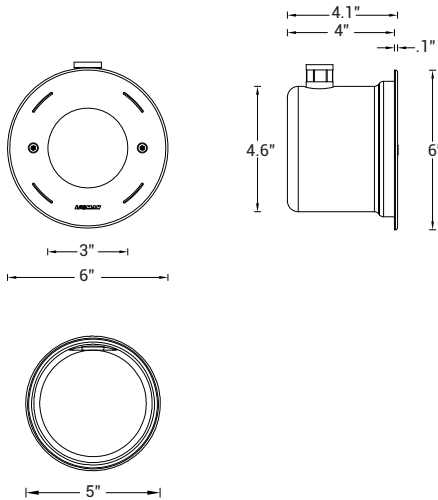

UBOH-60013

Bornholm 2 Underwater Luminaire (Constant Voltage)

8w LED - 984 Lumens

IP68 • Suitable For Wet Locations

IK07 • Impact Resistant (Vandal Resistant)

Weight 2 lbs

Mounting Detail

Construction