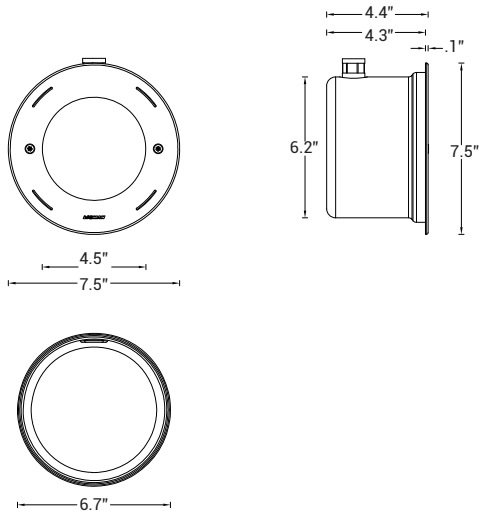

# UBOH-60023

Bornholm 3 Underwater Luminaire (Constant Voltage)

21w LED - 2319 Lumens  
IP68 • Suitable For Wet Locations  
IK07 • Impact Resistant (Vandal Resistant)  
Weight 5 lbs

Mounting Detail