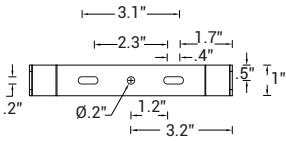

## Funen 4 Underwater Luminaire (Constant Voltage)

32w LED - 4038 Lumens

IP68 • Suitable For Wet Locations

IK07 • Impact Resistant (Vandal Resistant)

Weight 5.3 lbs

Mounting Detail