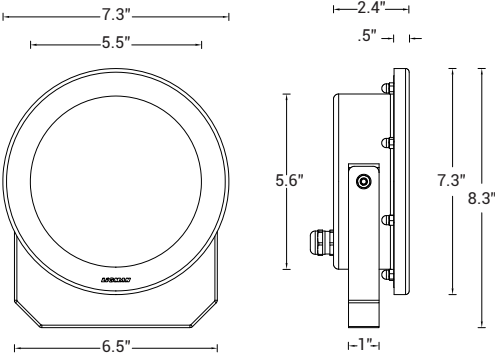

## Funen 4 Underwater Luminaire (Constant Voltage)

32w LED - 4038 Lumens

IP68 • Suitable For Wet Locations

IK07 • Impact Resistant (Vandal Resistant)

Weight 5.3 lbs

Mounting Detail